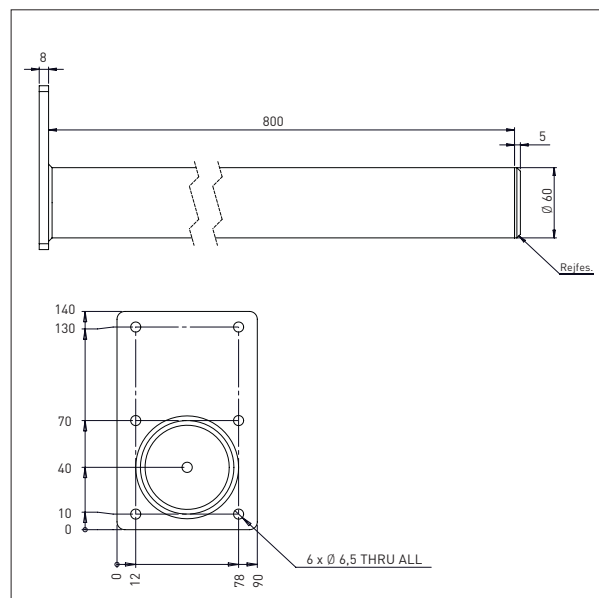

## PLATFORM STAINLESS

- All measurements in mm

### PLATFORM STAINLESS - EP1-ix

L x W: 500 x 400 mm

## BOOM

- All measurements in mm

**BOOM - D1-ix**  
L x Ø: 500 x Ø60

**BOOM - D2-ix**  
L x Ø: 800 x Ø60

## DOUBLE DOOM

- All measurements in mm

**DOUBLE BOOM – DD1-ix**  
L x Ø x B: 500 x Ø30 x 250

Min. Width of reel: Ø300 mm  
Max. Width of reel: Ø400 mm

**DOUBLE BOOM – DD2-ix**  
L x Ø x B: 500 x Ø30 x 350