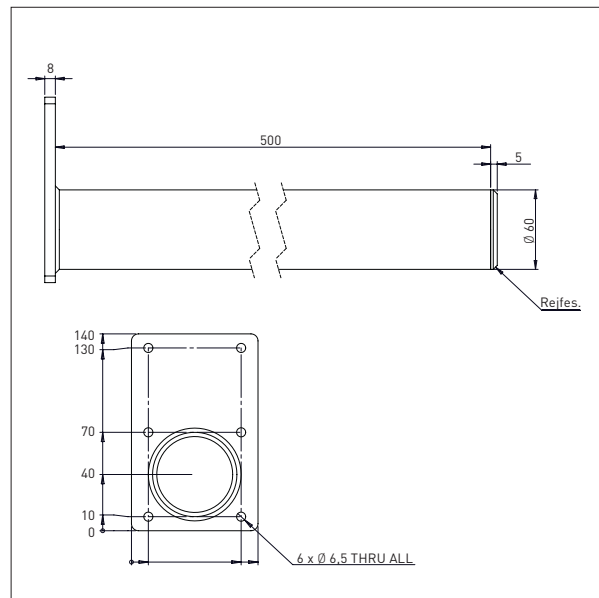

## PLATFORM STAINLESS

- All measurements in mm

### PLATFORM STAINLESS - EP1-ix

L x W: 500 x 400 mm

## BOOM

- All measurements in mm

**BOOM - D1-ix**  
L x Ø: 500 x Ø60

**BOOM - D2-ix**  
L x Ø: 800 x Ø60

## DOUBLE DOOM

- All measurements in mm

**DOUBLE BOOM – DD1-ix**  
L x Ø x B: 500 x Ø30 x 250

Min. Width of reel: Ø300 mm  
Max. Width of reel: Ø400 mm

**DOUBLE BOOM – DD2-ix**  
L x Ø x B: 500 x Ø30 x 350