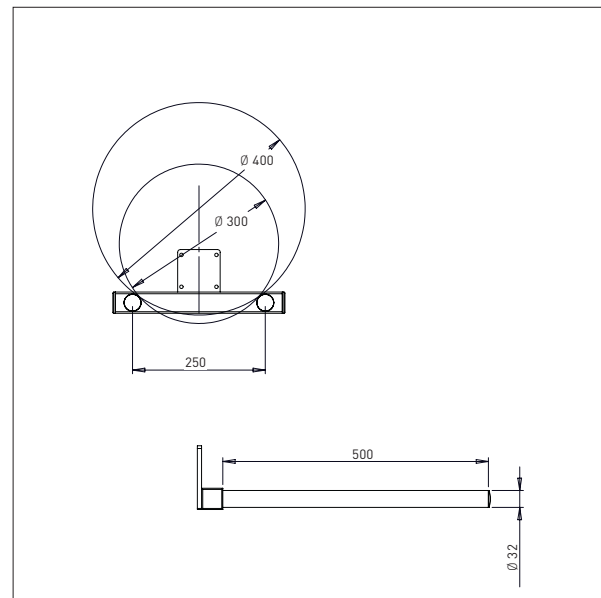

## PLATFORM STAINLESS

- All measurements in mm

### PLATFORM STAINLESS - EP1-ix

L x W: 500 x 400 mm

## BOOM

- All measurements in mm

**BOOM - D1-ix**  
L x Ø: 500 x Ø60

**BOOM - D2-ix**  
L x Ø: 800 x Ø60

## DOUBLE DOOM

- All measurements in mm

**DOUBLE BOOM – DD1-ix**  
L x Ø x B: 500 x Ø30 x 250

Min. Width of reel: Ø300 mm  
Max. Width of reel: Ø400 mm

**DOUBLE BOOM – DD2-ix**  
L x Ø x B: 500 x Ø30 x 350